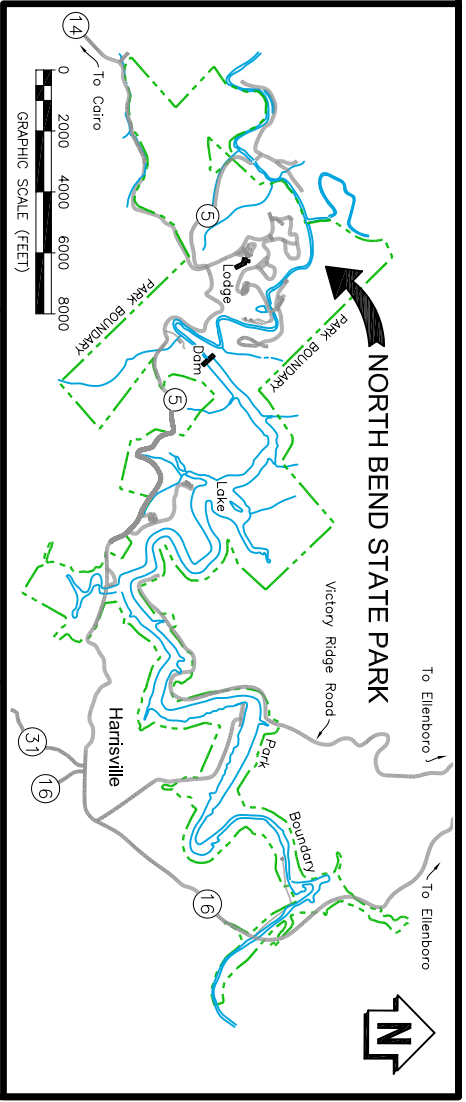

- LEGEND**
- ROAD
 - STREAM
 - PARK BOUNDARY
 - FOOT TRAIL
 - BUILDINGS
 - CEMETERY
 - GATE
 - REST ROOMS
 - OVERLOOK
 - PLAY GROUND

0 5 10
SCALE IN MILES

0 500 1000 2000
GRAPHIC SCALE (FEET)

North Bend State Park

Cairo, WV