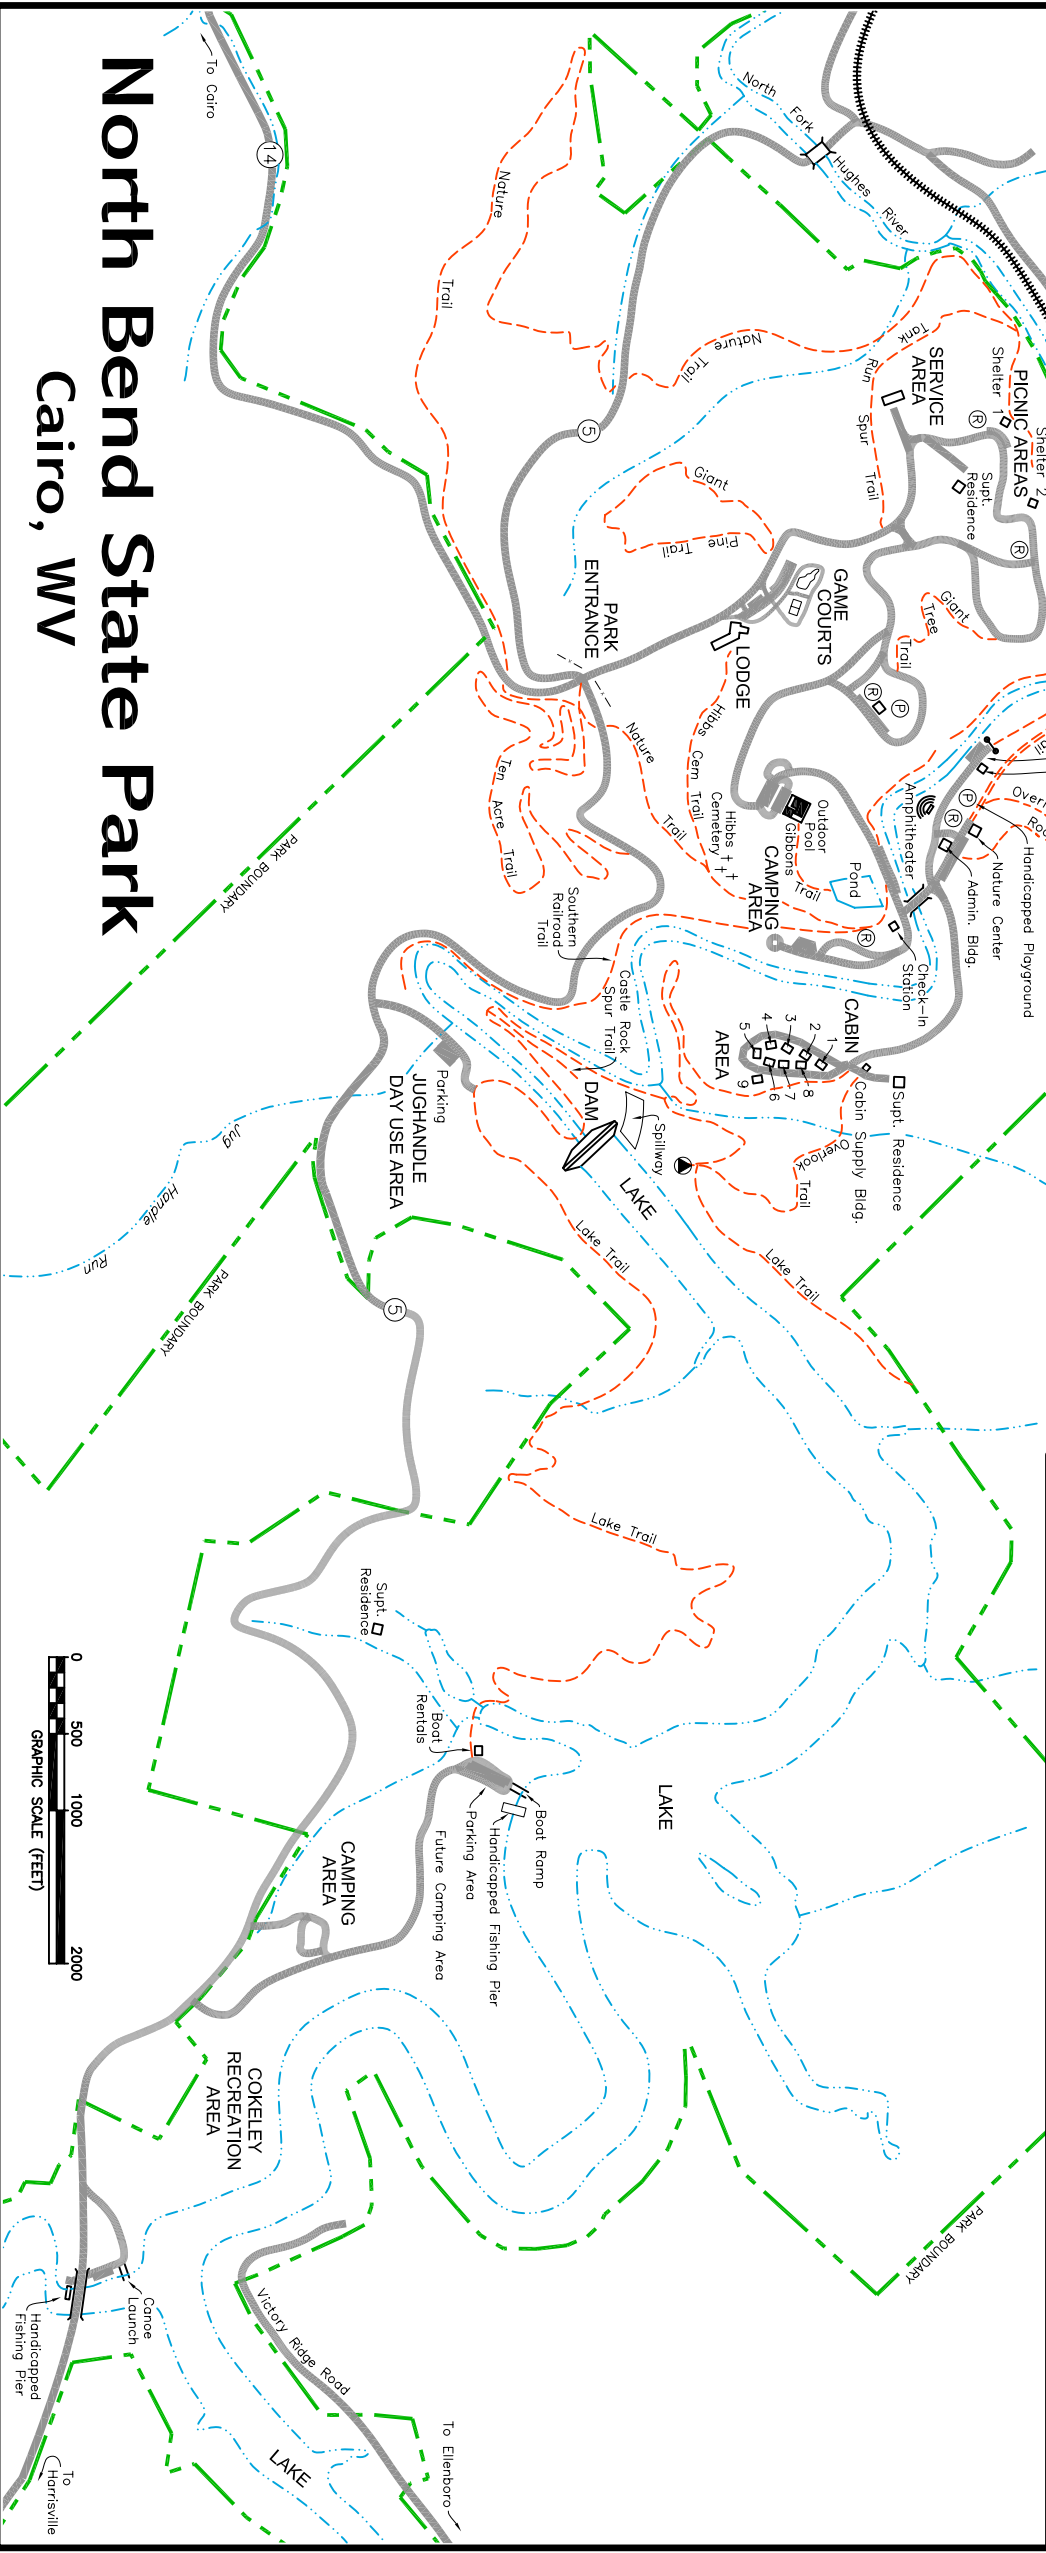

- LEGEND**
- ROAD
 - STREAM
 - PARK BOUNDARY
 - FOOT TRAIL
 - BUILDINGS
 - CEMETERY
 - GATE
 - REST ROOMS
 - OVERLOOK
 - PLAY GROUND

0 5 10
SCALE IN MILES

0 500 1000 2000
GRAPHIC SCALE (FEET)

North Bend State Park

Cairo, WV